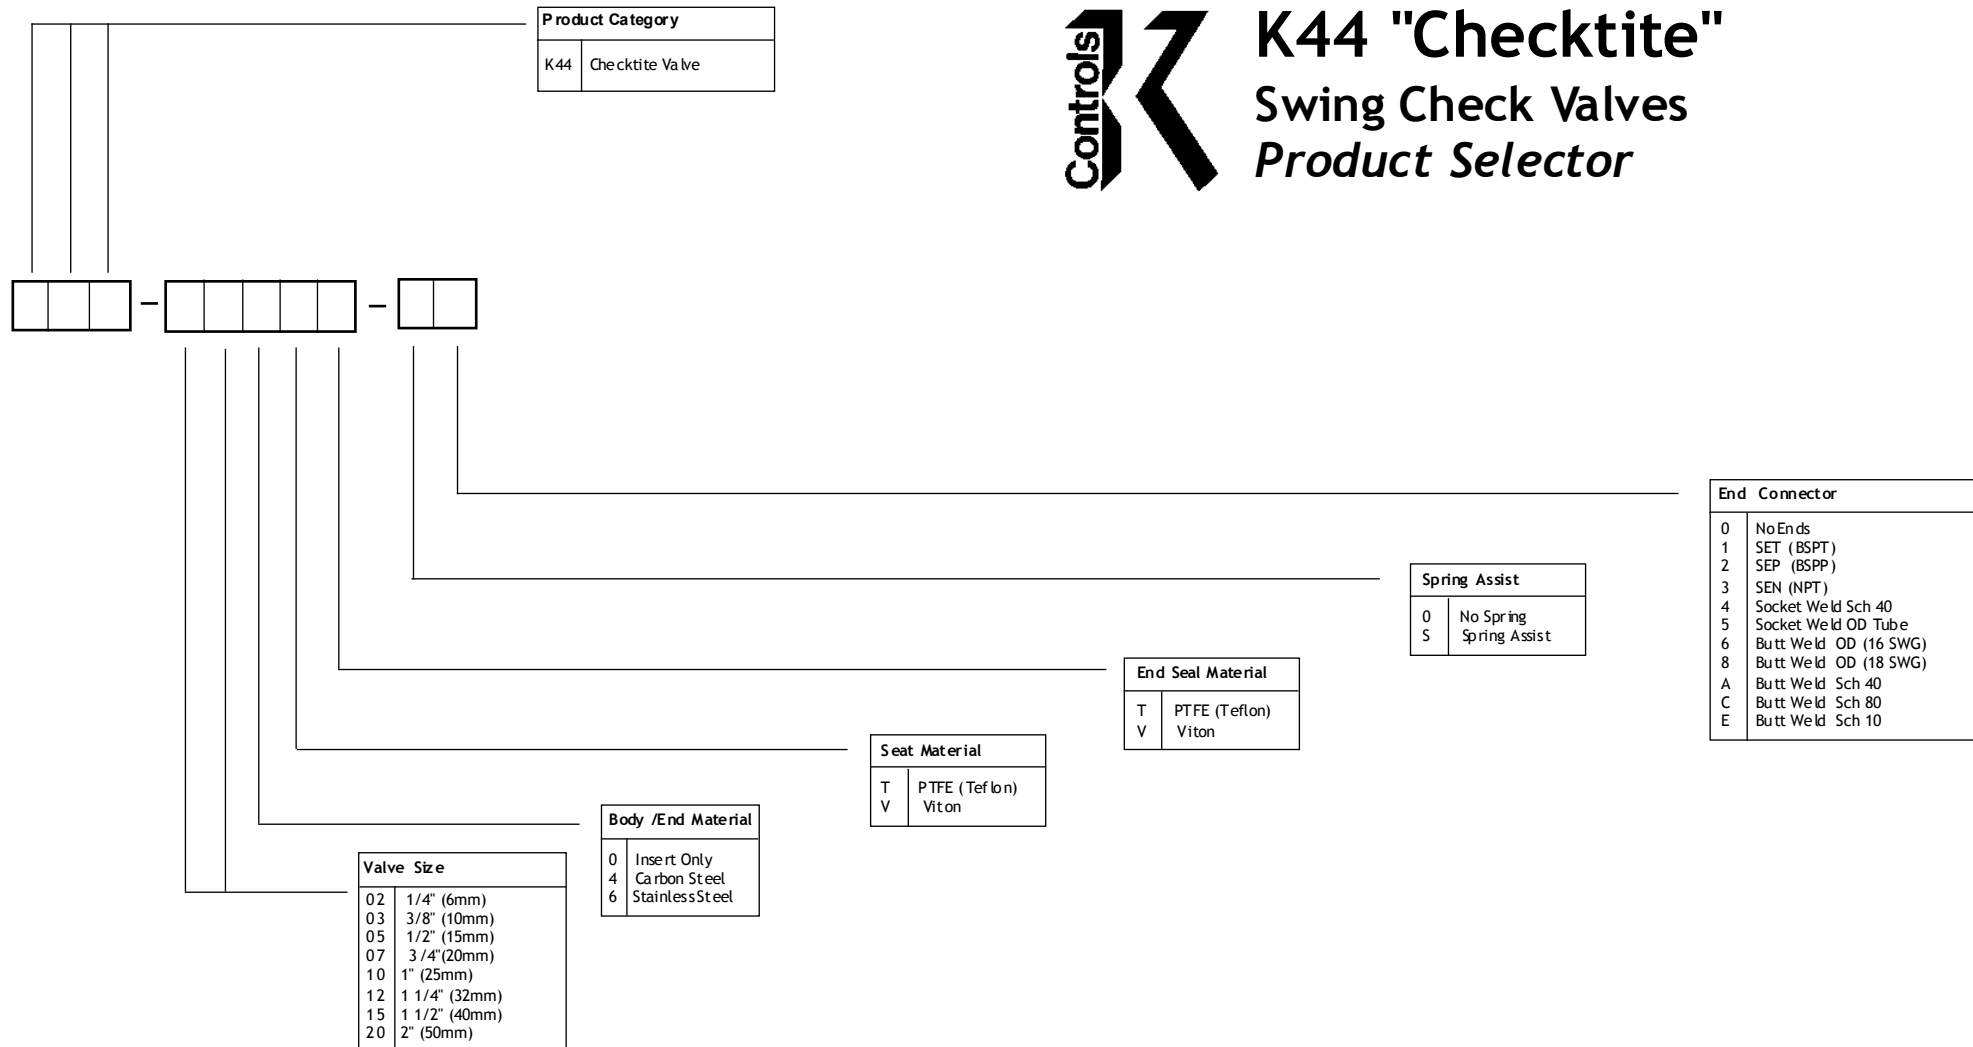

K44 "Checktite" Swing Check Valves Product Selector

BS EN ISO 9001 - CERTIFICATE No 3723